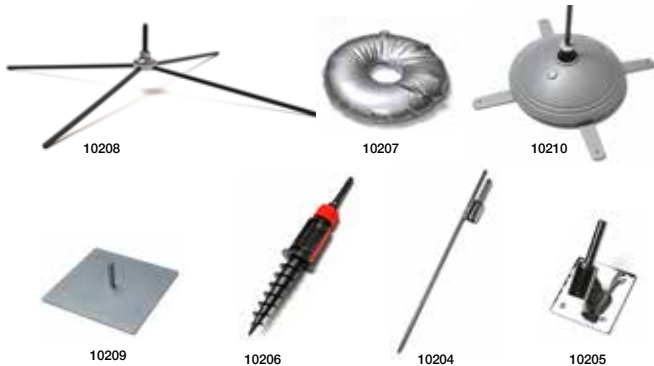

Promotion Flag

Item no.

260 cm (8.5 ft) = 10208

340 cm (11.2 ft) = 10200

450 cm (14.8 ft) = 10201

560 cm (18.4 ft) = 10202

Feet and Accessories

Item	Description	Size	Weight
10208	Cross foot	720mm / 28.3" (l)	3,5 kg / 7.7 lbs.
10207	Water ring for cross foot	Ø 500 mm / 19.7 "	*6 kg / 13.2 lbs.
10210	Water tank foot incl. bag	Ø 450 mm / 17.7"	*6,5 kg / 14.3 lbs.
10209	Foot base for indoor use	300 x 300 mm / 11.8" x 11.8"	4,5 kg / 9.9 lbs.
10206	Plastic screw	530 mm / 20.9" (l)	0,5 kg / 1.1 lbs.
10204	Ground spike	600 mm / 23.6" (l)	1.0 kg / 2.4 lbs.
10205	Wall bracket	120x120 mm / 4.7" (w) x 4.7" (h)	1,2 kg / 2.6 lbs.